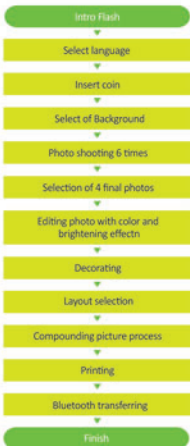

Description

- Support multilingual for sound and UI (Presented 5 language E, D, F, I, Sp)
- 60 kind of ChromaKey background by theme
- Installed 12 Mega pixel digital camera
- Installed high quality Thermal sublimation sticker printer
- Download photo to the mobile with blue tooth
- 17" external LCD monitor for introduction of process
- 17" internal LCD IR touch screen for fun photo decoration
- 7" internal LCD monitor for photo capture
- Strong steel body frame
- CCTV record function for security(Optional)
- Dimension : 170cm(W) x 200cm(H) x 100cm(D)

Let's edit Various styles !

- Personalized self decorating effect
- 2-3Persons photo shooting available
- 60 kind of Chromakey background by theme
- After 6 photo shooting, select 4 photo choice for decoration
- Accessory, Stamp, Message, Color pen, Initial, Various decoration
- Selected up to different layouts
- Download photo to mobile with Bluetooth

✦ Chromakey Effect

✦ Various editing tools !

✦ Completed photos!

FLOW CHART

STAR SHOT FUN STICKER PHOTO STUDIO

Specification Sheet

MODEL NAME	MARS	FREE STYLE	LOVE STAR SLIM	LOVE STAR	SWEET HOLIC
Products type	Fun Sticker photo booth				
Language	English, German, French, Italian, Spanish Possibility to insert new language				
Camera	14.7 Mega pixel Digital camera			12.1 Mega pixel Digital camera	
Monitor	Internal	17" IR Touch		17" Resistive touch	19" Resistive touch
	External	17" TFT LCD			19" TFT LCD
	Editing	19" Dual touch screen			
Print size	4" x 6" [10 x 15cm]				
Printer	Mitsubishi CP9550			Mitsubishi CP9600	
Printing resolution	346 dpi			600 dpi	
Paper type	Sticker				
Print capacity	420 copies 4" x 6" [10 x 15cm]				
Photo transfer to mobile	Bluetooth function mobile				
Payment system	Coin and bill acceptor				
Power supply	AC220V 50/60Hz				
Dimension(cm) (W) x (H) x (D)	170 x 200 x 100	180 x 210 x 110	190 x 210 x 110	320 x 220 x 150	300 x 210 x 170